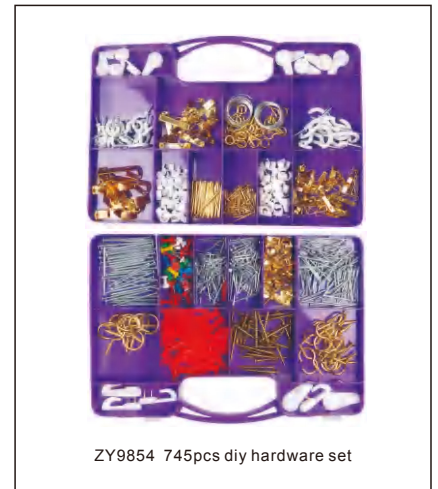

ZY9850 524pcs chipboard screw and anchor set

ZY9851 756pcs screw and anchor set

ZY9852 518pcs bolt, nut and washer set

ZY9853 615pcs hook set

ZY9854 745pcs diy hardware set

MEAS.OF MASTER CARTON:35x30.5x22.5CM

QTTY.PER MASTER CARTON:6SET

"PP" HANDY CASE SERIES

ZY1901 2080pcs chipboard screw set

ZY1902 Rivet set

MEAS.OF MASTER CARTON:31x29x35.5CM

QTTY.PER MASTER CARTON:5SET