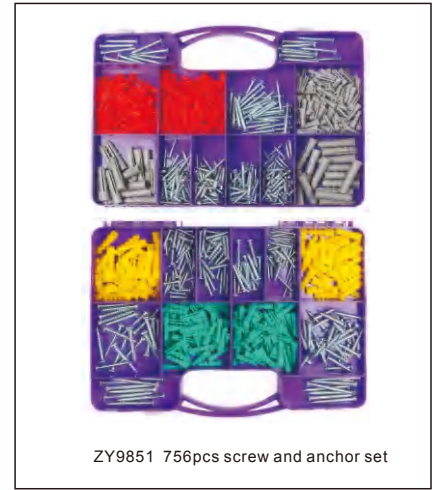

ZY9850 524pcs chipboard screw and anchor set

ZY9851 756pcs screw and anchor set

ZY9852 518pcs bolt, nut and washer set

ZY9853 615pcs hook set

ZY9854 745pcs diy hardware set

MEAS.OF MASTER CARTON:35x30.5x22.5CM

QTTY.PER MASTER CARTON:6SET

"PP" HANDY CASE SERIES

ZY1901 2080pcs chipboard screw set

ZY1902 Rivet set

MEAS.OF MASTER CARTON:31x29x35.5CM

QTTY.PER MASTER CARTON:5SET