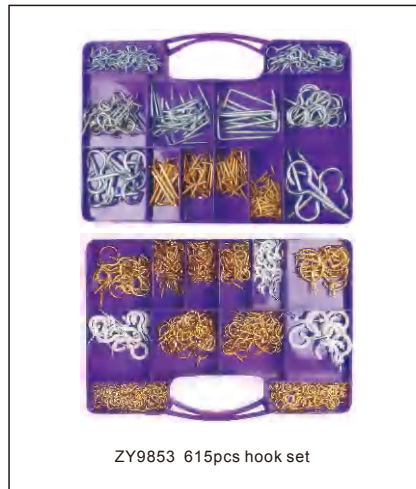

ZY9850 524pcs chipboard screw and anchor set

ZY9851 756pcs screw and anchor set

ZY9852 518pcs bolt, nut and washer set

ZY9853 615pcs hook set

ZY9854 745pcs diy hardware set

MEAS.OF MASTER CARTON:35x30.5x22.5CM

QTTY.PER MASTER CARTON:6SET

"PP" HANDY CASE SERIES

ZY1901 2080pcs chipboard screw set

ZY1902 Rivet set

MEAS.OF MASTER CARTON:31x29x35.5CM

QTTY.PER MASTER CARTON:5SET